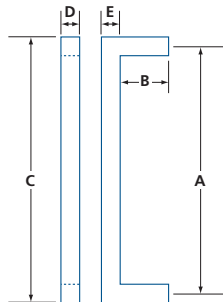

DOOR PULLS

GENERAL HARDWARE

DOREX MITERED DOOR PULLS – SQUARE

18Q

18Q24ES-630

1 1/4"
32 mm

- For wood or metal doors 1 3/8 – 2 1/4" (35 – 57 mm) thick
- For glass doors 5/16 – 1/2" (8 – 13 mm) thick
- Stainless steel
- Available in paired or single pulls
- Single pulls are thru-bolt mounted with round end-caps
- All necessary mounting hardware included

| MODEL | TYPE ⁽¹⁾ | FINISH | A | B | C | D | E | /BOX |
|---------|---------------------|---------------|--------------|---------------|------------------|---------------|---------------|----------------------------|
| 18Q24E | B, S | -630, -19* | 24 (610) | 27/16 (62) | 25 1/4 (641) | 1 1/4 (32) | 1 1/4 (32) | (B) 1 pair (S) 1 single |
| 18Q36E | B, S | -630, -19* | 36 (915) | 27/16 (62) | 37 1/4 (946) | 1 1/4 (32) | 1 1/4 (32) | (B) 1 pair (S) 1 single |
| 18Q48E | B, S | -630, -19* | 48 (1220) | 27/16 (62) | 49 1/4 (1251) | 1 1/4 (32) | 1 1/4 (32) | (B) 1 pair (S) 1 single |
| 18Q60E | B, S | -630, -19* | 60 (1524) | 27/16 (62) | 61 1/4 (1556) | 1 1/4 (32) | 1 1/4 (32) | (B) 1 pair (S) 1 single |
| 18Q72E* | B, S | -630, -19 | 72 (1829) | 27/16 (62) | 73 1/4 (1861) | 1 1/4 (32) | 1 1/4 (32) | (B) 1 pair (S) 1 single |

IN (MM) (1) B – PAIRED PULLS S – SINGLE PULL (*) SPECIAL ORDER