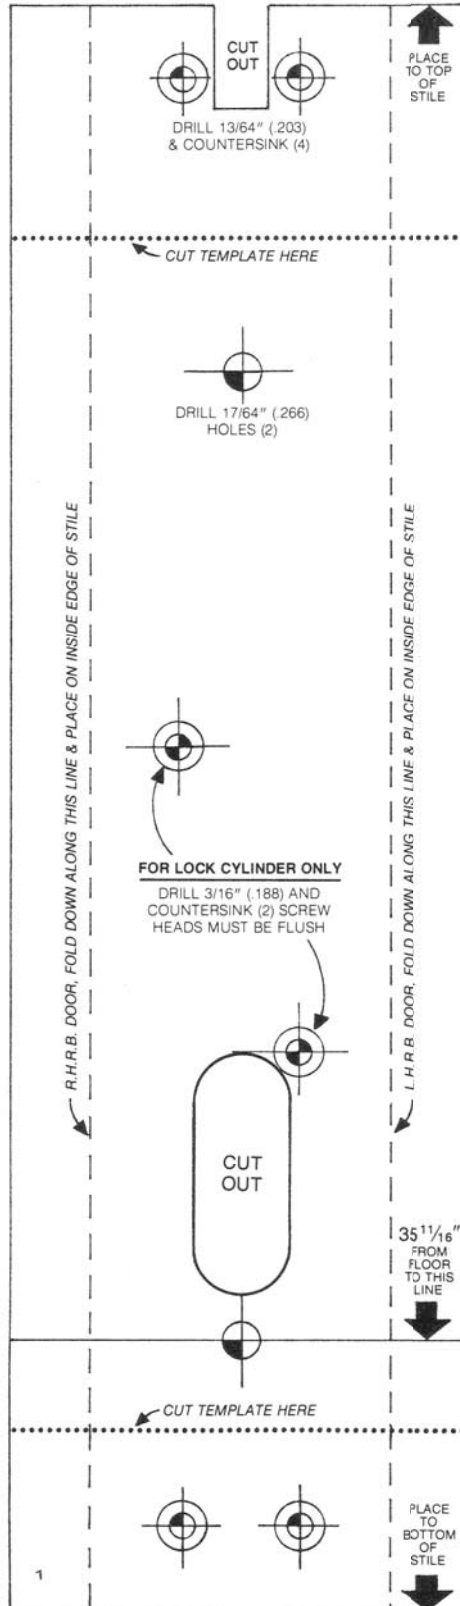

DOREX

1185 & 2185 EXIT DEVICES

LOCK STILE INSIDE FACE

Do not use template if not to scale.
Verify dimensions before use.

Document provided as-is, manufacturer
reserves the right to make technical
changes without prior notice.