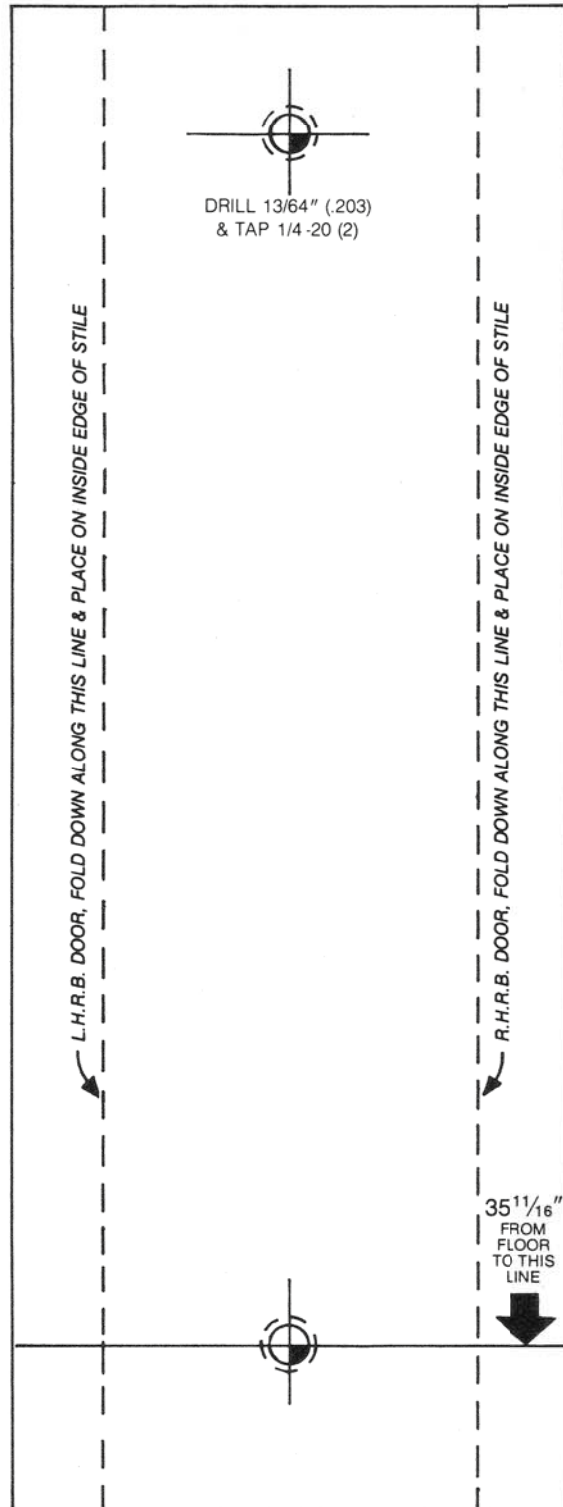

DOREX

1185 & 1195 EXIT DEVICES

HINGE STILE INSIDE FACE

Do not use template if not to scale.
Verify dimensions before use.

Document provided as-is, manufacturer
reserves the right to make technical
changes without prior notice.